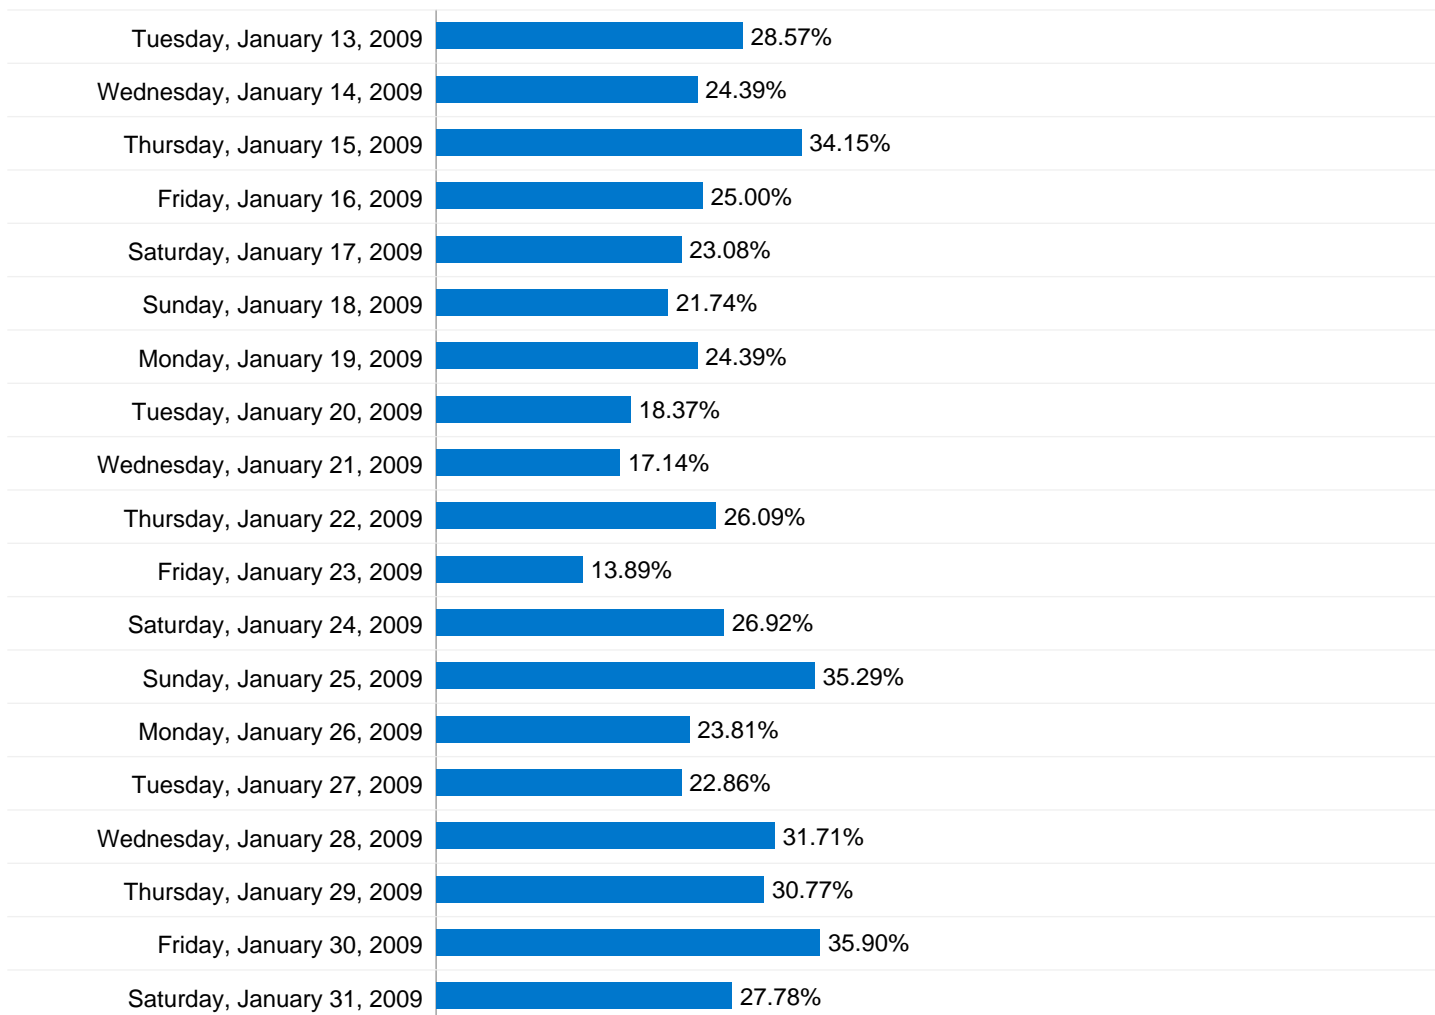

1 - 10 of 424

Bounce Rate for all visitors

Dec 18, 2008 - Jan 31, 2009

Comparing to: Site

29.11% Bounce Rate

Thursday, December 18, 2008	25.00%
Friday, December 19, 2008	23.53%
Saturday, December 20, 2008	25.00%
Sunday, December 21, 2008	66.67%
Monday, December 22, 2008	43.75%
Tuesday, December 23, 2008	31.25%
Wednesday, December 24, 2008	50.00%
Thursday, December 25, 2008	0.00%
Friday, December 26, 2008	0.00%
Saturday, December 27, 2008	40.00%
Sunday, December 28, 2008	30.00%
Monday, December 29, 2008	20.83%
Tuesday, December 30, 2008	29.41%
Wednesday, December 31, 2008	16.67%
Thursday, January 1, 2009	20.00%
Friday, January 2, 2009	60.00%
Saturday, January 3, 2009	40.00%
Sunday, January 4, 2009	22.22%
Monday, January 5, 2009	40.00%
Tuesday, January 6, 2009	23.81%
Wednesday, January 7, 2009	47.37%
Thursday, January 8, 2009	37.50%
Friday, January 9, 2009	50.00%
Saturday, January 10, 2009	33.33%
Sunday, January 11, 2009	50.00%
Monday, January 12, 2009	57.89%