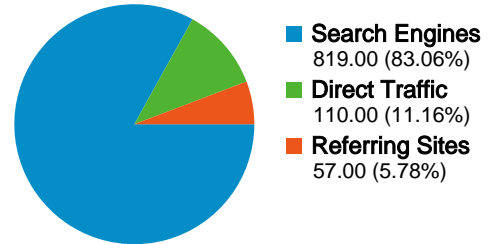

Top Traffic Sources

Sources	Visits	% visits
google (organic)	798	80.93%
(direct) ((none))	110	11.16%
litya.com (referral)	30	3.04%
live (organic)	6	0.61%
yahoo (organic)	6	0.61%

Keywords	Visits	% visits
day spa melbourne	96	11.72%
day spas melbourne	43	5.25%
vibro trainer	37	4.52%
day spas in melbourne	24	2.93%
melbourne day spas	20	2.44%