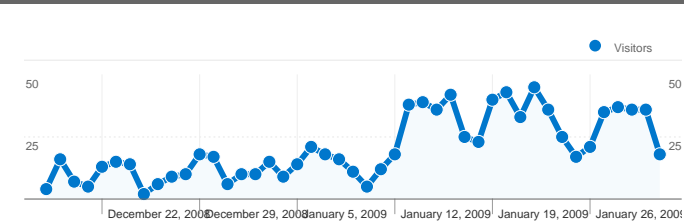

Site Usage

986 Visits

29.11% Bounce Rate

4,401 Pageviews

00:02:40 Avg. Time on Site

4.46 Pages/Visit

89.05% % New Visits

Visitors Overview

Traffic Sources Overview

Bounce Rate for all visitors

Bounce Rate
29.11%

Keywords		
Keyword	Visits	% visits
day spa melbourne	96	11.72%
day spas melbourne	43	5.25%
vibro trainer	37	4.52%
day spas in melbourne	24	2.93%
melbourne day spas	20	2.44%

Most people visited: 1 pages

Depth of Visit	Visits	Percentage of all visitors
1 pages	287.00	29.11%
2 pages	83.00	8.42%
3 pages	155.00	15.72%
4 pages	81.00	8.22%
5 pages	118.00	11.97%
6 pages	52.00	5.27%
7 pages	61.00	6.19%
8 pages	31.00	3.14%
9 pages	27.00	2.74%
10 pages	17.00	1.72%
11 pages	15.00	1.52%
12 pages	12.00	1.22%
13 pages	8.00	0.81%
14 pages	3.00	0.30%
15 pages	8.00	0.81%
16 pages	10.00	1.01%
17 pages	2.00	0.20%
18 pages	4.00	0.41%
20+ pages	12.00	1.22%