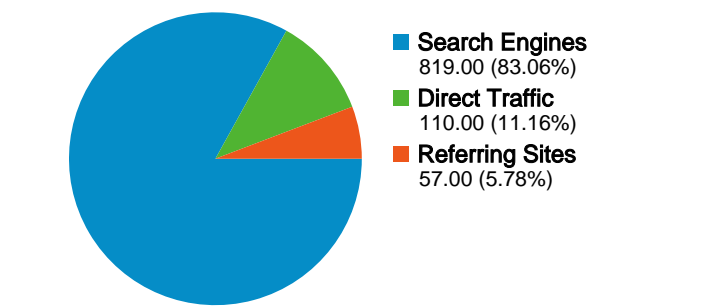

Traffic Sources Overview